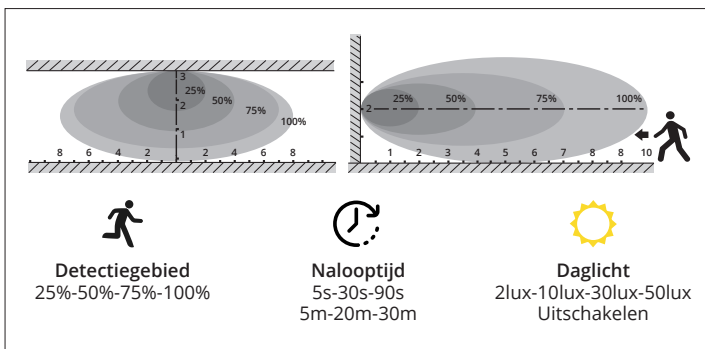

-S / -N / -SN / -DA / -DA-SC / -DA-N / -DA-SCN

Bewegingssensor
Maximale montagehoogte: 6 meter

Detectiegebied

1	2	
ON	ON	100%
OFF	ON	75%
ON	OFF	50%
OFF	OFF	25%

Nalooptijd

3	4	5	
ON	ON	ON	5s
OFF	ON	ON	30s
ON	OFF	ON	90s
OFF	OFF	ON	5m
ON	ON	OFF	20m
OFF	OFF	OFF	30m